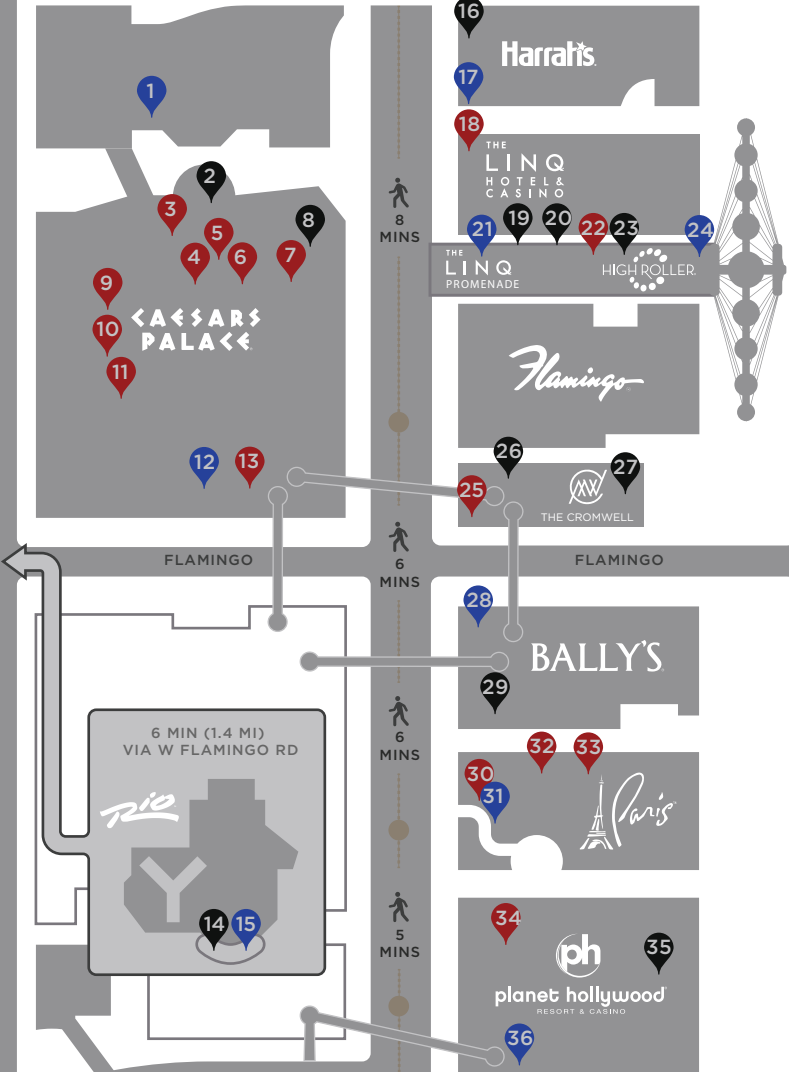

LEGEND

MAP NOT TO SCALE

- | | | |
|---|---|---|
| 1. The Forum Shops
Caesars Palace Las Vegas | 16. Harrah's Showroom
Harrah's Las Vegas | 30. Eiffel Tower Restaurant
Paris Las Vegas |
| 2. The Colosseum
Caesars Palace Las Vegas | 17. Carnival Court
Harrah's Las Vegas | 31. Eiffel Tower Viewing Deck
Paris Las Vegas |
| 3. Gordon Ramsay Pub & Grill
Caesars Palace Las Vegas | 18. Guy Fieri's Vegas Kitchen & Bar
The LINQ Hotel & Casino | 32. Gordon Ramsay Steak
Paris Las Vegas |
| 4. Nobu Restaurant
Caesars Palace Las Vegas | 19. The LINQ Promenade
The LINQ Hotel & Casino | 33. Martorano's
Paris Las Vegas |
| 5. Mesa Grill
Caesars Palace Las Vegas | 20. O'Sheas
The LINQ Hotel & Casino | 34. Gordon Ramsay Burger
Planet Hollywood Resort & Casino |
| 6. Old Homestead Steakhouse
Caesars Palace Las Vegas | 21. FLY LINQ
The LINQ Promenade | 35. Zappos Theater
Planet Hollywood Resort & Casino |
| 7. Searsucker
Caesars Palace Las Vegas | 22. Gordon Ramsay Fish & Chips
The LINQ Promenade | 36. Flowrider
Planet Hollywood Resort & Casino |
| 8. OMNIA Nightclub
Caesars Palace Las Vegas | 23. Brooklyn Bowl
The LINQ Promenade | |
| 9. MR CHOW
Caesars Palace Las Vegas | 24. High Roller Observation Wheel
The LINQ Promenade | |
| 10. Rao's
Caesars Palace Las Vegas | 25. Giada
The Cromwell Boutique Hotel & Casino | |
| 11. Bacchanal Buffet
Caesars Palace Las Vegas | 26. Drai's Beachclub & Nightclub
The Cromwell Boutique Hotel & Casino | |
| 12. Qua Baths & Spa
Caesars Palace Las Vegas | 27. Bound
The Cromwell Boutique Hotel & Casino | |
| 13. Restaurant Guy Savoy
Caesars Palace Las Vegas | 28. Grand Bazaar Shops
Bally's Las Vegas | |
| 14. Voodoo Lounge
Rio Hotel & Casino | 29. Jubilee Theater
Bally's Las Vegas | |
| 15. Voodoo Zipline
Rio Hotel & Casino | | |

DID YOU KNOW?

LAS VEGAS BOULEVARD

APPOX. 4.2 MILES / AVG WALK TIME 1 HOUR 45 MIN

THE HIGH ROLLER IS

550
FEET (167.6 M)

23K+

ROOMS AND SUITES
IN LAS VEGAS