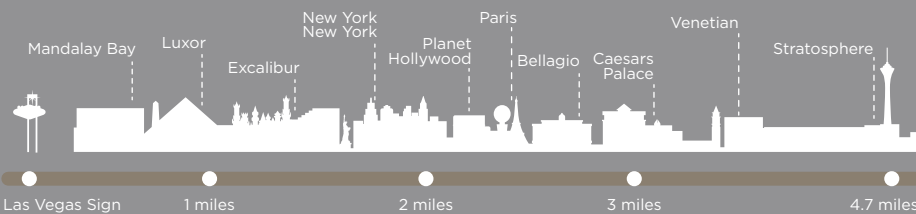

DID YOU KNOW?

LAS VEGAS BOULEVARD

APPOX. 4.2 MILES / AVG WALK TIME 1 HOUR 45 MIN

THE HIGH ROLLER IS

550
FEET (167.6 M)

23K+

ROOMS AND SUITES
IN LAS VEGAS